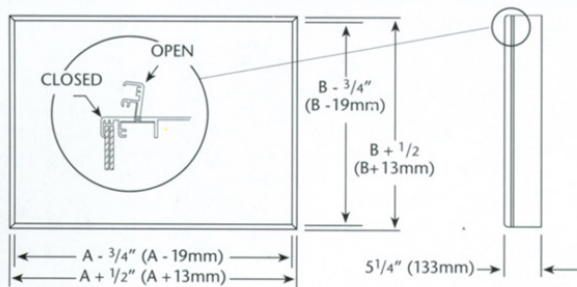

LUMINAIRE ULTRA

High-Impact Backlit Graphic Displays

A = GRAPHIC PANEL WIDTH*
B = GRAPHIC PANEL HEIGHT*