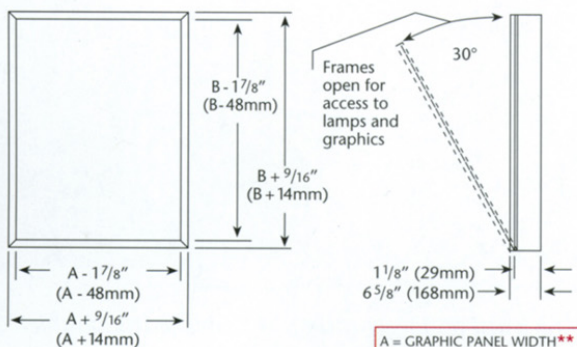

## High-Impact Backlit Graphic Displays

A = GRAPHIC PANEL WIDTH\*  
B = GRAPHIC PANEL HEIGHT\*

### SINGLE-SIDED UNIT: 5 1/4" (133 mm) depth

Sizes less than 48" (1219 mm) in both dimensions

A = GRAPHIC PANEL WIDTH\*\*  
B = GRAPHIC PANEL HEIGHT\*\*

### DOUBLE-SIDED UNIT: 9 1/2" (241 mm) depth

Sizes 48" (1219 mm) or greater in either dimension

A = GRAPHIC PANEL WIDTH\*\*  
B = GRAPHIC PANEL HEIGHT\*\*

#### NOMINAL SIZES AVAILABLE

Inches A X B	MM A X B
11" x 14"	279 x 356 mm
12" x 12"	305 x 305 mm
12" x 15"	305 x 381 mm
12" x 18"	305 x 457 mm
16" x 20"	406 x 508 mm
20" x 24"	508 x 610 mm
20" x 30"	508 x 762 mm
22" x 28"	559 x 711 mm
24" x 24"	610 x 610 mm
24" x 30"	610 x 762 mm
24" x 36"	610 x 914 mm
24" x 48"	610 x 1220 mm
30" x 30"	762 x 762 mm
30" x 40"	762 x 1016 mm
36" x 36"	914 x 914 mm
36" x 48"	914 x 1220 mm
40" x 40"	1016 x 1016 mm
40" x 50"	1016 x 1270 mm
40" x 60"	1016 x 1524 mm
48" x 48"	1220 x 1220 mm
48" x 60"	1220 x 1524 mm
48" x 72"	1220 x 1829 mm
48" x 84"	1220 x 2134 mm
48" x 96"	1220 x 2438 mm