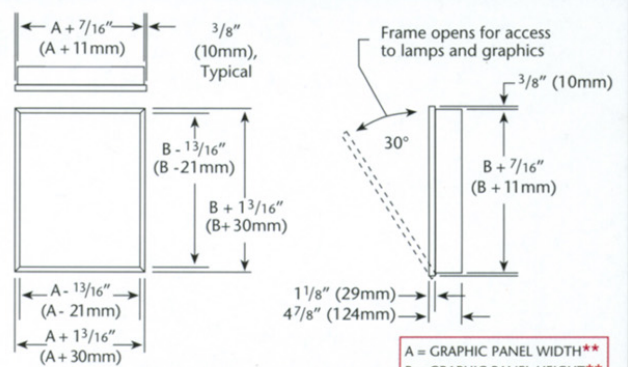

### SINGLE-SIDED UNIT: 5 1/4" (133 mm) depth

Sizes less than 48" (1219 mm) in both dimensions

A = GRAPHIC PANEL WIDTH\*\*  
B = GRAPHIC PANEL HEIGHT\*\*

### SINGLE-SIDED UNIT: 6 5/8" (168 mm) depth

Sizes 48" (1219 mm) or greater in either dimension

A = GRAPHIC PANEL WIDTH\*  
B = GRAPHIC PANEL HEIGHT\*

### DOUBLE-SIDED UNIT: 7 1/2" (190 mm) depth

Sizes less than 48" (1219 mm) in both dimensions

A = GRAPHIC PANEL WIDTH\*\*  
B = GRAPHIC PANEL HEIGHT\*\*

### DOUBLE-SIDED UNIT: 9 1/2" (241 mm) depth

Sizes 48" (1219 mm) or greater in either dimension

A = GRAPHIC PANEL WIDTH\*\*  
B = GRAPHIC PANEL HEIGHT\*\*