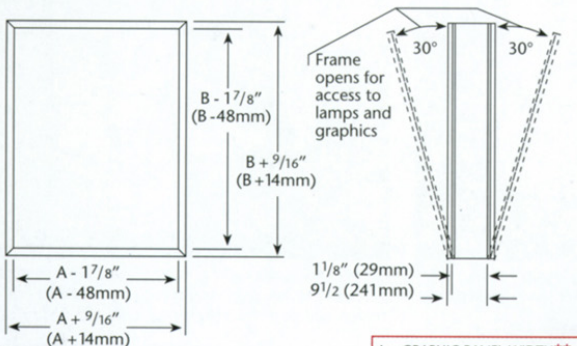

### SINGLE-SIDED UNIT: 5 1/4" (133 mm) depth

Sizes less than 48" (1219 mm) in both dimensions

A = GRAPHIC PANEL WIDTH\*\*  
B = GRAPHIC PANEL HEIGHT\*\*

### SINGLE-SIDED UNIT: 6 5/8" (168 mm) depth

Sizes 48" (1219 mm) or greater in either dimension

A = GRAPHIC PANEL WIDTH\*  
B = GRAPHIC PANEL HEIGHT\*

### DOUBLE-SIDED UNIT: 7 1/2" (190 mm) depth

Sizes less than 48" (1219 mm) in both dimensions

A = GRAPHIC PANEL WIDTH\*\*  
B = GRAPHIC PANEL HEIGHT\*\*

### DOUBLE-SIDED UNIT: 9 1/2" (241 mm) depth

Sizes 48" (1219 mm) or greater in either dimension

A = GRAPHIC PANEL WIDTH\*\*  
B = GRAPHIC PANEL HEIGHT\*\*