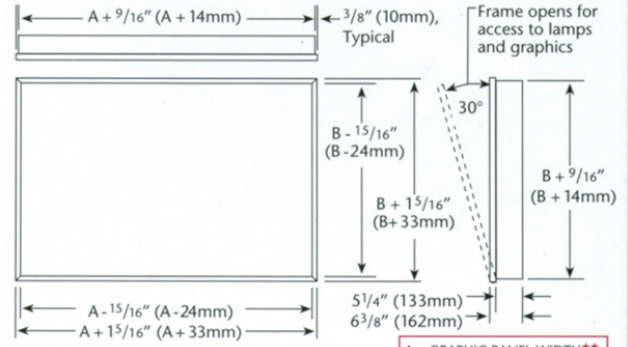

### DOUBLE-SIDED UNIT: 9 1/2" (241 mm) depth

Sizes 48" (1219 mm) or greater in either dimension

A = GRAPHIC PANEL WIDTH\*\*  
B = GRAPHIC PANEL HEIGHT\*\*

### WALL-INSET: 3 3/4" (95 mm) inset depth

Sizes less than 48" (1219 mm) in both dimensions

A = GRAPHIC PANEL WIDTH\*\*  
B = GRAPHIC PANEL HEIGHT\*\*

### WALL-INSET: 5 1/4" (133 mm) inset depth

Sizes 48" (1219 mm) or greater in either dimension

\* Unit is supplied with hinge on a shorter side, unless otherwise requested. Wall-mounting hardware, which allows unit to be mounted either as indicated or rotated 90°, is provided. The unit may be mounted with the hinged section either on one side or on the top.

#### NOMINAL SIZES AVAILABLE

Inches A X B	MM A X B
11" x 14"	279 x 356 mm
12" x 12"	305 x 305 mm
12" x 15"	305 x 381 mm
12" x 18"	305 x 457 mm
16" x 20"	406 x 508 mm
20" x 24"	508 x 610 mm
20" x 30"	508 x 762 mm
22" x 28"	559 x 711 mm
24" x 24"	610 x 610 mm
24" x 30"	610 x 762 mm
24" x 36"	610 x 914 mm
24" x 48"	610 x 1220 mm
30" x 30"	762 x 762 mm
30" x 40"	762 x 1016 mm
36" x 36"	914 x 914 mm
36" x 48"	914 x 1220 mm
40" x 40"	1016 x 1016 mm
40" x 50"	1016 x 1270 mm
40" x 60"	1016 x 1524 mm
48" x 48"	1220 x 1220 mm
48" x 60"	1220 x 1524 mm
48" x 72"	1220 x 1829 mm
48" x 84"	1220 x 2134 mm
48" x 96"	1220 x 2438 mm