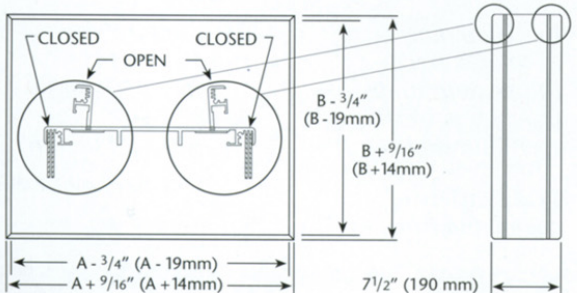

## High-Impact Backlit Graphic Displays

A = GRAPHIC PANEL WIDTH\*  
B = GRAPHIC PANEL HEIGHT\*

### SINGLE-SIDED UNIT: 5 1/4" (133 mm) depth

Sizes less than 48" (1219 mm) in both dimensions

A = GRAPHIC PANEL WIDTH\*\*  
B = GRAPHIC PANEL HEIGHT\*\*

### SINGLE-SIDED UNIT: 6 5/8" (168 mm) depth

Sizes 48" (1219 mm) or greater in either dimension

A = GRAPHIC PANEL WIDTH\*  
B = GRAPHIC PANEL HEIGHT\*

#### NOMINAL SIZES AVAILABLE

Inches A X B	MM A X B
11" x 14"	279 x 356 mm
12" x 12"	305 x 305 mm
12" x 15"	305 x 381 mm
12" x 18"	305 x 457 mm
16" x 20"	406 x 508 mm
20" x 24"	508 x 610 mm
20" x 30"	508 x 762 mm
22" x 28"	559 x 711 mm
24" x 24"	610 x 610 mm
24" x 30"	610 x 762 mm
24" x 36"	610 x 914 mm
24" x 48"	610 x 1220 mm
30" x 30"	762 x 762 mm
30" x 40"	762 x 1016 mm
36" x 36"	914 x 914 mm
36" x 48"	914 x 1220 mm
40" x 40"	1016 x 1016 mm
40" x 50"	1016 x 1270 mm
40" x 60"	1016 x 1524 mm
48" x 48"	1220 x 1220 mm
48" x 60"	1220 x 1524 mm
48" x 72"	1220 x 1829 mm
48" x 84"	1220 x 2134 mm
48" x 96"	1220 x 2438 mm